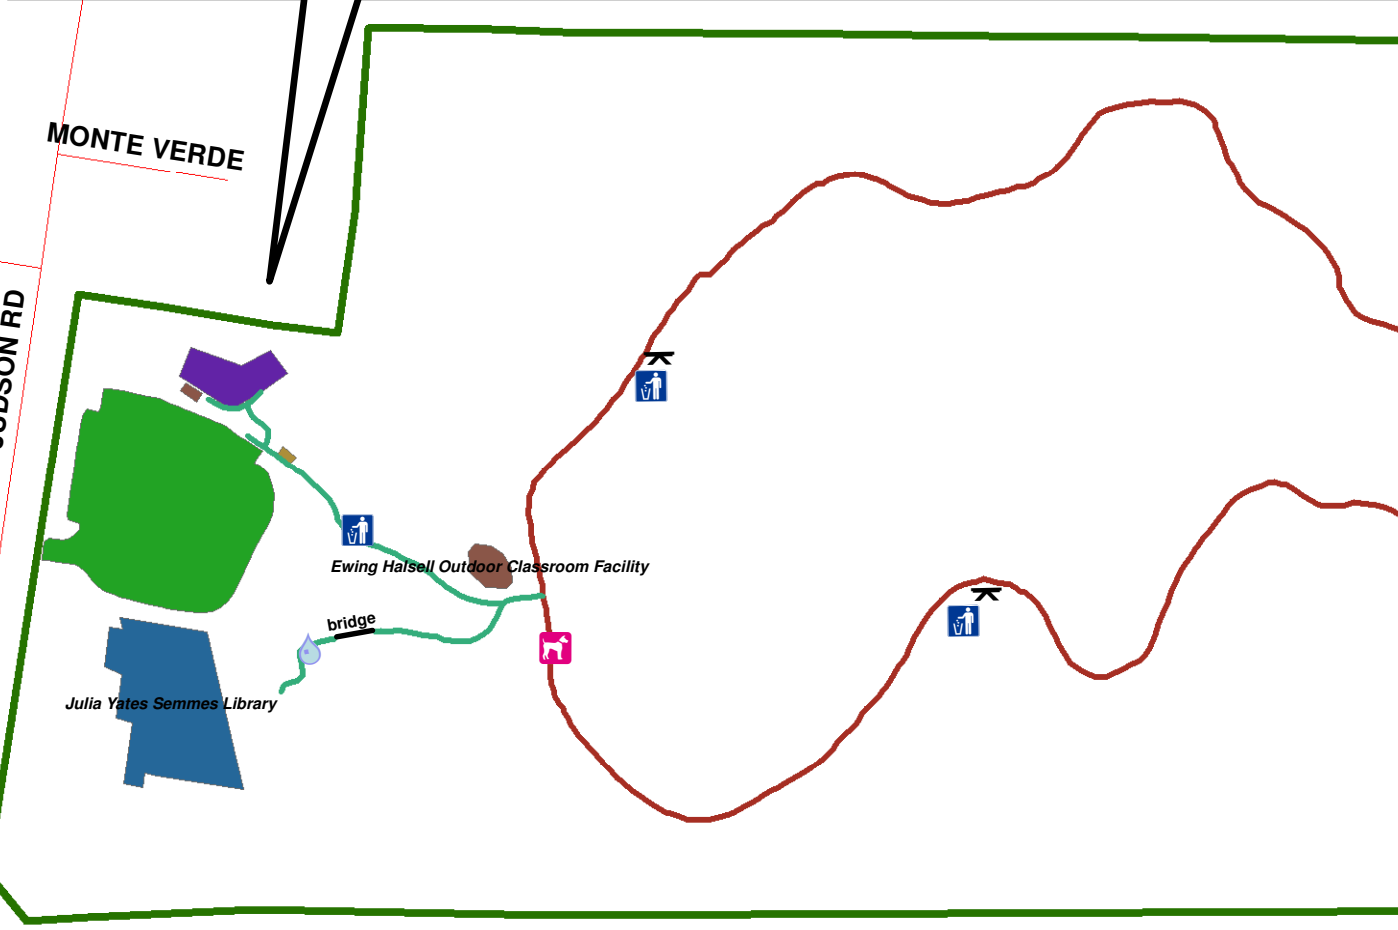

# Comanche Lookout Park

| LEGEND                |                      |
|-----------------------|----------------------|
| <b>Parking Spaces</b> |                      |
| Type                  | Type                 |
| handicapped           | concrete (.15 miles) |
| regular               | asphalt (.40 miles)  |
| <b>Places</b>         |                      |
| Type                  | Type                 |
| ADA descriptions      | parking lot          |
| ADA designation       | port-o-pottie        |
| bench                 | information pavilion |
| trash can             | pavilion             |
| mutt mitt post        | playground area      |
| picnic table          | historic tower       |
| water fountain        | library              |

Map created by Park Project Services on 9/15/08

VIGIL VW