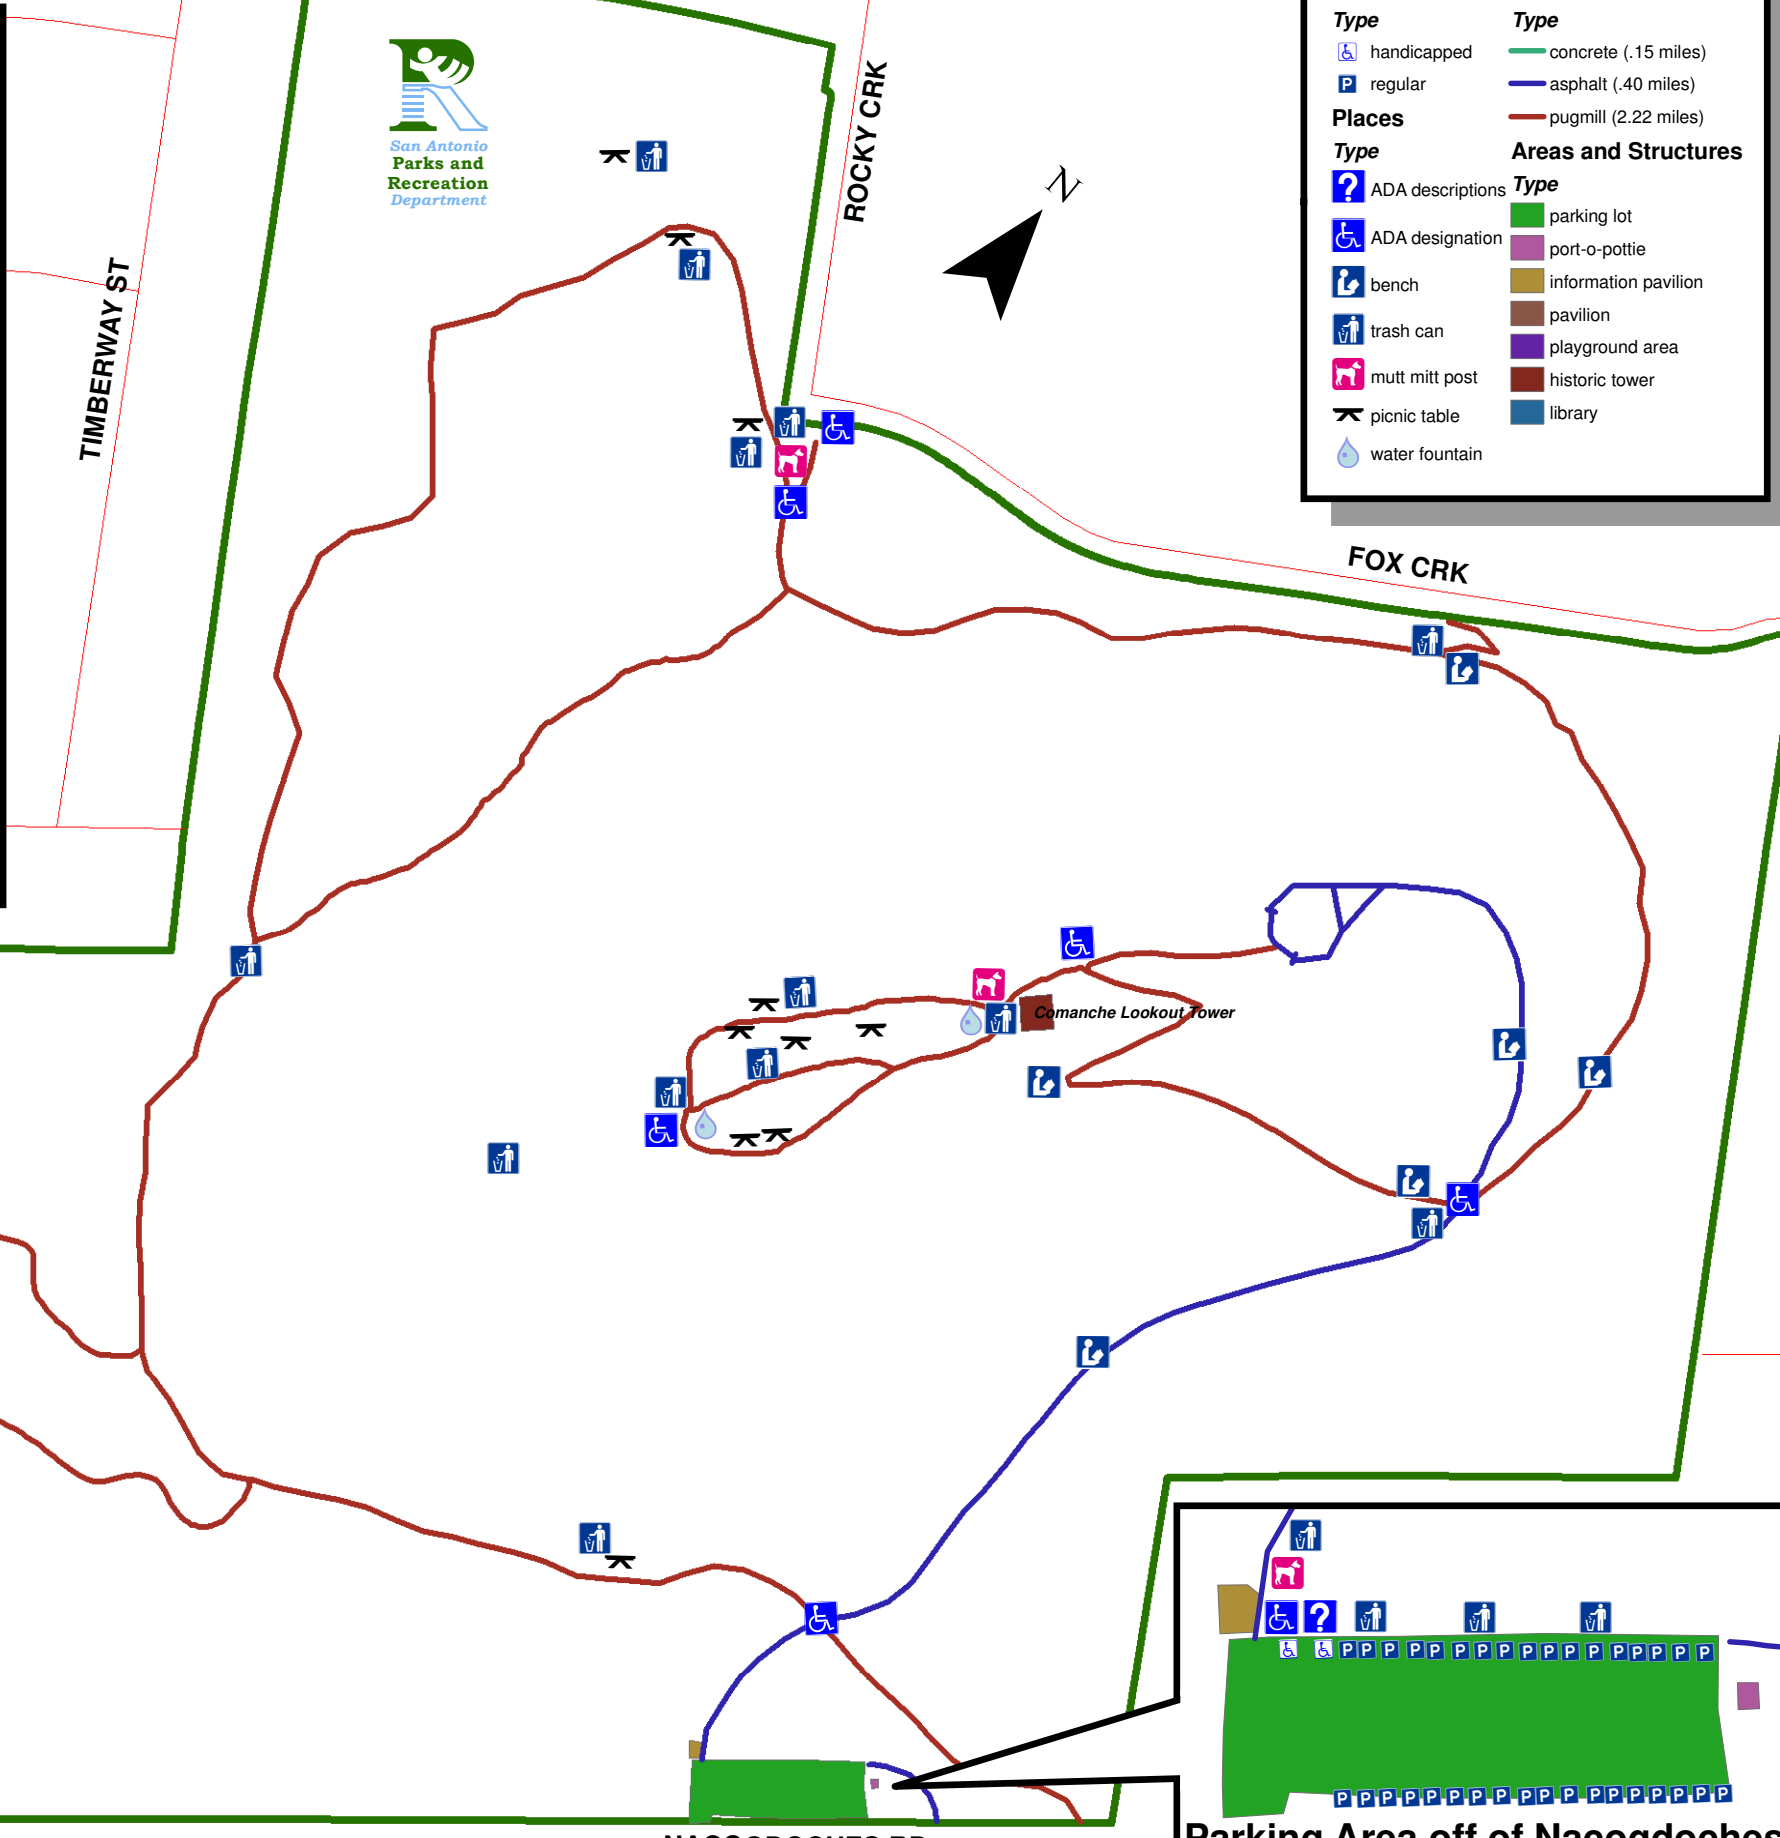

# Comanche Lookout Park

| LEGEND                |                      |
|-----------------------|----------------------|
| <b>Parking Spaces</b> |                      |
| Type                  | Type                 |
| handicapped           | concrete (.15 miles) |
| regular               | asphalt (.40 miles)  |
| <b>Places</b>         |                      |
| Type                  | Type                 |
| ADA descriptions      | parking lot          |
| ADA designation       | port-o-pottie        |
| bench                 | information pavilion |
| trash can             | pavilion             |
| mutt mitt post        | playground area      |
| picnic table          | historic tower       |
| water fountain        | library              |

Map created by Park Project Services on 9/15/08

VIGIL VW