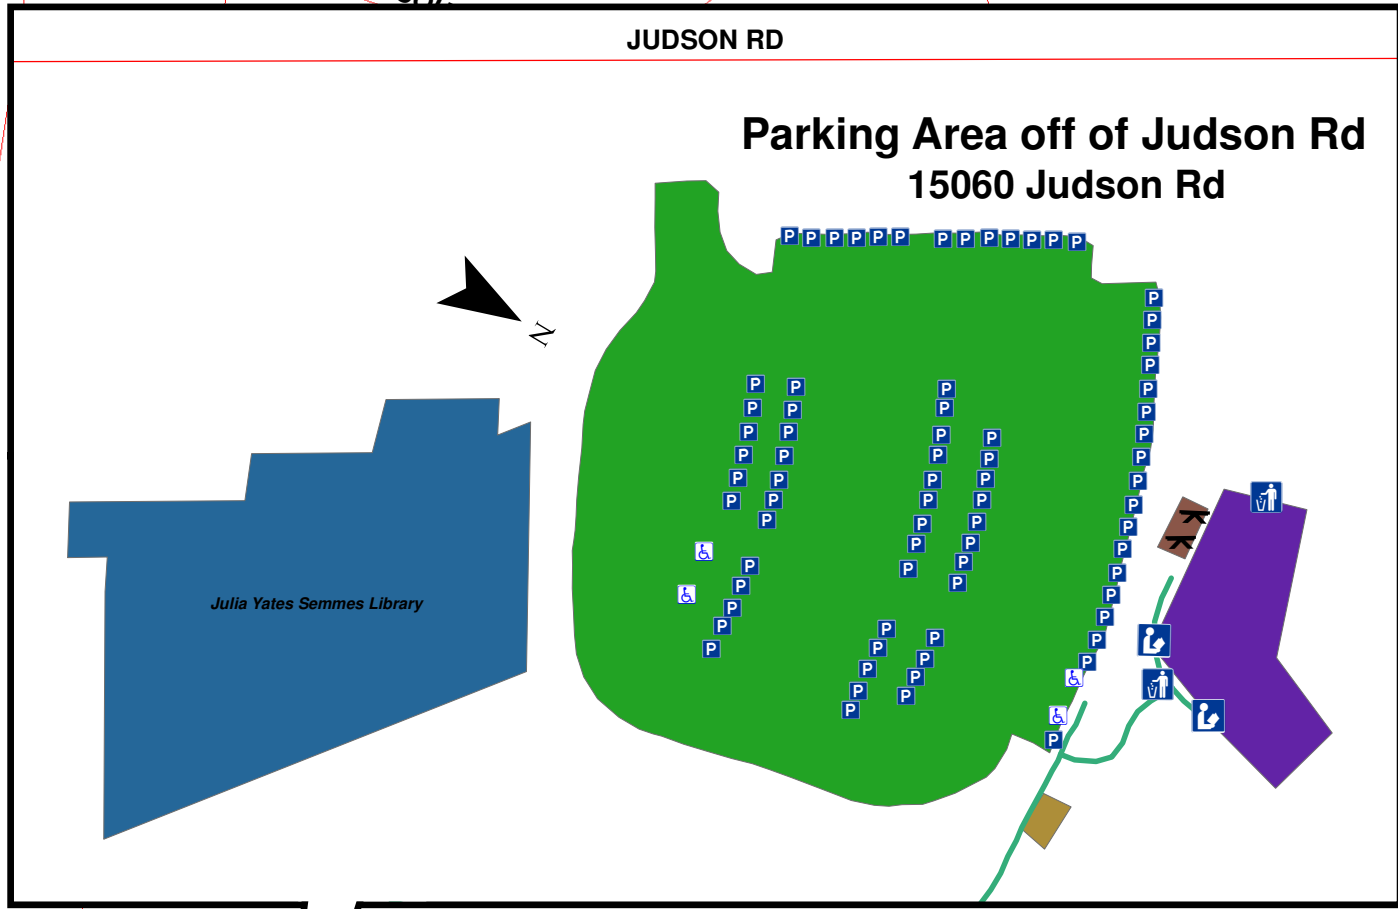

# Comanche Lookout Park

| LEGEND                |                      |
|-----------------------|----------------------|
| <b>Parking Spaces</b> |                      |
| Type                  | Type                 |
| handicapped           | concrete (.15 miles) |
| regular               | asphalt (.40 miles)  |
| <b>Places</b>         |                      |
| Type                  | Type                 |
| ADA descriptions      | parking lot          |
| ADA designation       | port-o-pottie        |
| bench                 | information pavilion |
| trash can             | pavilion             |
| mutt mitt post        | playground area      |
| picnic table          | historic tower       |
| water fountain        | library              |

Map created by Park Project Services on 9/15/08

VIGIL VW